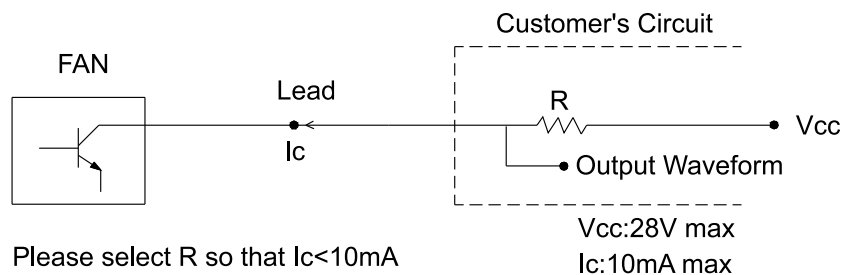

Auto restart / Alarm signal (Type B)

Diagram:

Fan motor speed: