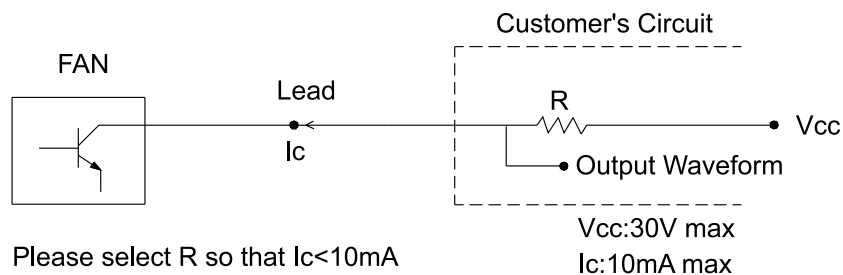

Auto restart / Alarm signal (Type C)

Diagram:

Fan motor speed: