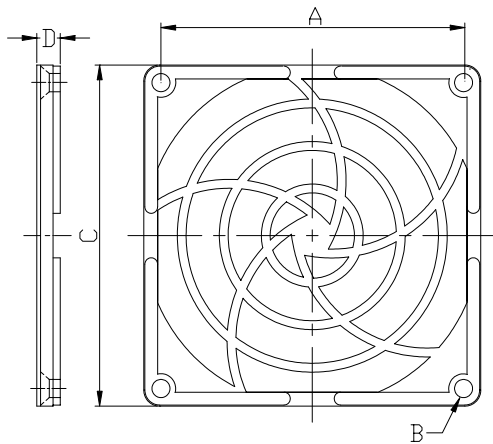

Plastic Fan Guard

Material:ABS

MODEL	A	B	C	D
K-PG06J-4PA	50	4.5	60	6.7

Material:ABS

MODEL	A	B	C	D
K-PG08J-4PA	71.5	5.0	81	50

Material:ABS

MODEL	A	B	C	D
K-PG09J-4PA	82.5	4.9	92	6.4

Material:ABS

MODEL	A	B	C	D
K-PG12J-4PA	104.5	5.0	119.5	6.4