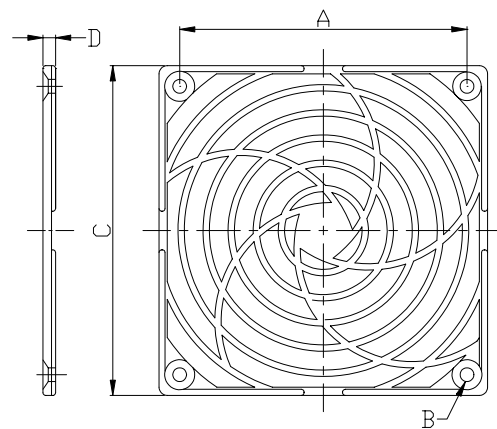

Plastic Fan Guard

Material:ABS

MODEL	A	B	C	D
K-PG06J-4PA	50	4.5	60	6.7

Material:ABS

MODEL	A	B	C	D
K-PG08J-4PA	71.5	5.0	81	50

Material:ABS

MODEL	A	B	C	D
K-PG09J-4PA	82.5	4.9	92	6.4

Material:ABS

MODEL	A	B	C	D
K-PG12J-4PA	104.5	5.0	119.5	6.4