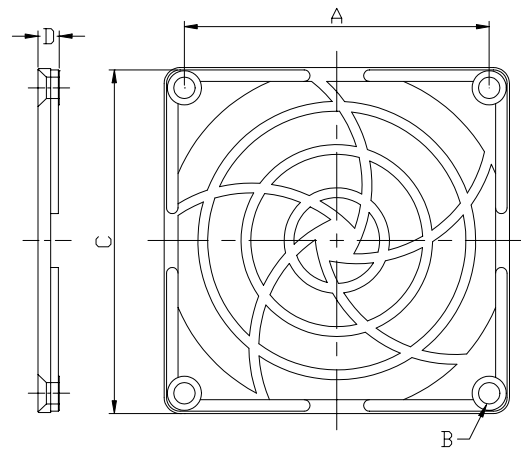

Plastic Fan Guard

Material:ABS

MODEL	A	B	C	D
K-PG06J-4PA	50	4.5	60	6.7

Material:ABS

MODEL	A	B	C	D
K-PG08J-4PA	71.5	5.0	81	50

Material:ABS

MODEL	A	B	C	D
K-PG09J-4PA	82.5	4.9	92	6.4

Material:ABS

MODEL	A	B	C	D
K-PG12J-4PA	104.5	5.0	119.5	6.4