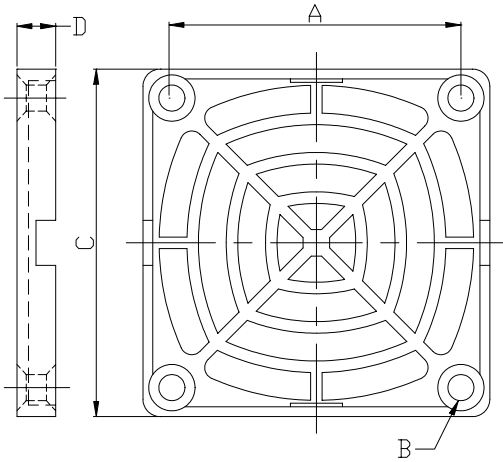

Plastic Fan Guard

Material:ABS

MODEL	A	B	C	D
K-PG06J-4PA	50	4.5	60	6.7

Material:ABS

MODEL	A	B	C	D
K-PG08J-4PA	71.5	5.0	81	50

Material:ABS

MODEL	A	B	C	D
K-PG09J-4PA	82.5	4.9	92	6.4

Material:ABS

MODEL	A	B	C	D
K-PG12J-4PA	104.5	5.0	119.5	6.4